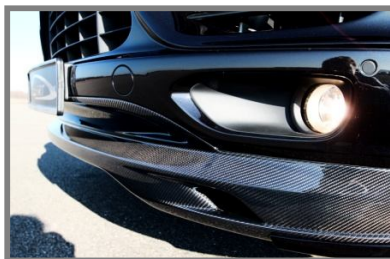

سيارات المستقبل ذ.م.م
FUTURE MOTORS L.L.C

CAR FOR SALE

2011 *speedART* Titan Evo – XL600

OFFER.FM.05.12
DEMO CAR : 10,400 KM

Important Information:

Although this image is intended to reflect your actual vehicle configuration, there may be some variation between this picture and the actual vehicle. Some items shown are European specification.